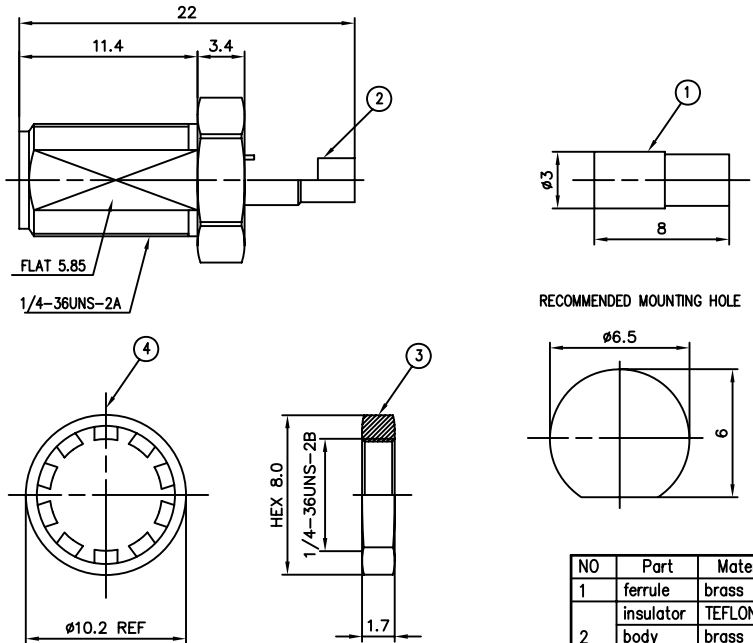

| Pos. | pcs | Description | Type-No./Contents | Remark |
|------|-----|--------------------------------------|-------------------|----------------------------|
| ① | 1 | I-PEX MHF Plug | 20278-112R-32 | |
| ② | 1 | SMA bulkhead Jack | 6683.42.2410.041 | see right detail dimension |
| ③ | 1 | 1.32-MIT single shield coaxial cable | | |
| ④ | | | | |
| ⑤ | 1 | Heat shrink | | |
| ⑥ | | | | |
| ⑦ | | | | |
| ⑧ | | | | |

| No. of cable | | Pcs. | | Remarks | |
|------------------------------|--|---------------------|--|----------------------------|--|
| Stripping dimension | | Stripping dimension | | Pos. 1 Outer: Inner: | |
| POS. ① | | POS. ② | | Pos. 2 Outer: Inner: | |
| Frequency range: | | VSWR: | | Insertion loss: | |
| Operation Temperature Range: | | Impedance: | | Proof Voltage: | |

Ⓔ Note: the orientation should be same as show.

| Pos. | pcs | Cable -No | customer part-no. | Cable-typ | cable color | Total length (L) |
|------|-----|-----------|-------------------|-----------|-------------|------------------|
| ③ | 1 | K-6423-01 | | OD=Ø1.32 | Gray | L=200±5mm |
| | 1 | K-6423-02 | | OD=Ø1.32 | Gray | L=50±2mm |
| | 1 | K-6423-03 | | OD=Ø1.32 | Gray | L=80±2mm |
| Ⓕ | 1 | K-6423-04 | | OD=Ø1.32 | Gray | L=120±2mm |

6683 detail dimension:

| NO | Part | Material | Surface |
|----|----------------|----------|---------|
| 1 | ferrule | brass | gold |
| 2 | insulator body | TEFLON | none |
| | pin | brass | gold |
| 3 | nut | brass | gold |
| 4 | washer | brass | gold |