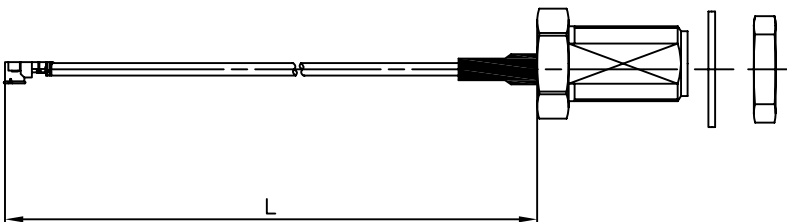

| Pos. | pcs | Description | Type-No./Contents | Remark |
|------|-----|--------------------------------------|-------------------|----------------------------|
| ① | 1 | I-PEX MHF Plug | 20278-112R-32 | |
| ② | 1 | SMA bulkhead Jack | 6683.42.2410.041 | see right detail dimension |
| ③ | 1 | 1.32-MIT single shield coaxial cable | | |
| ④ | | | | |
| ⑤ | 1 | Heat shrink | | |
| ⑥ | | | | |
| ⑦ | | | | |
| ⑧ | | | | |

| No. of cable | | Pcs. | | Remarks | |
|------------------------------|--|---------------------|--|----------------------------|--|
| Stripping dimension | | Stripping dimension | | Pos. 1 Outer: Inner: | |
| POS. ① | | POS. ② | | Pos. 2 Outer: Inner: | |
| Frequency range: | | VSWR: | | Insertion loss: | |
| Operation Temperature Range: | | Impedance: | | Proof Voltage: | |

Ⓔ Note: the orientation should be same as show.

| Pos. | pcs | Cable -No | customer part-no. | Cable-typ | cable color | Total length (L) |
|------|-----|-----------|-------------------|-----------|-------------|------------------|
| ③ | 1 | K-6423-01 | | OD=Ø1.32 | Gray | L=200±5mm |
| | 1 | K-6423-02 | | OD=Ø1.32 | Gray | L=50±2mm |
| | 1 | K-6423-03 | | OD=Ø1.32 | Gray | L=80±2mm |
| Ⓕ | 1 | K-6423-04 | | OD=Ø1.32 | Gray | L=120±2mm |